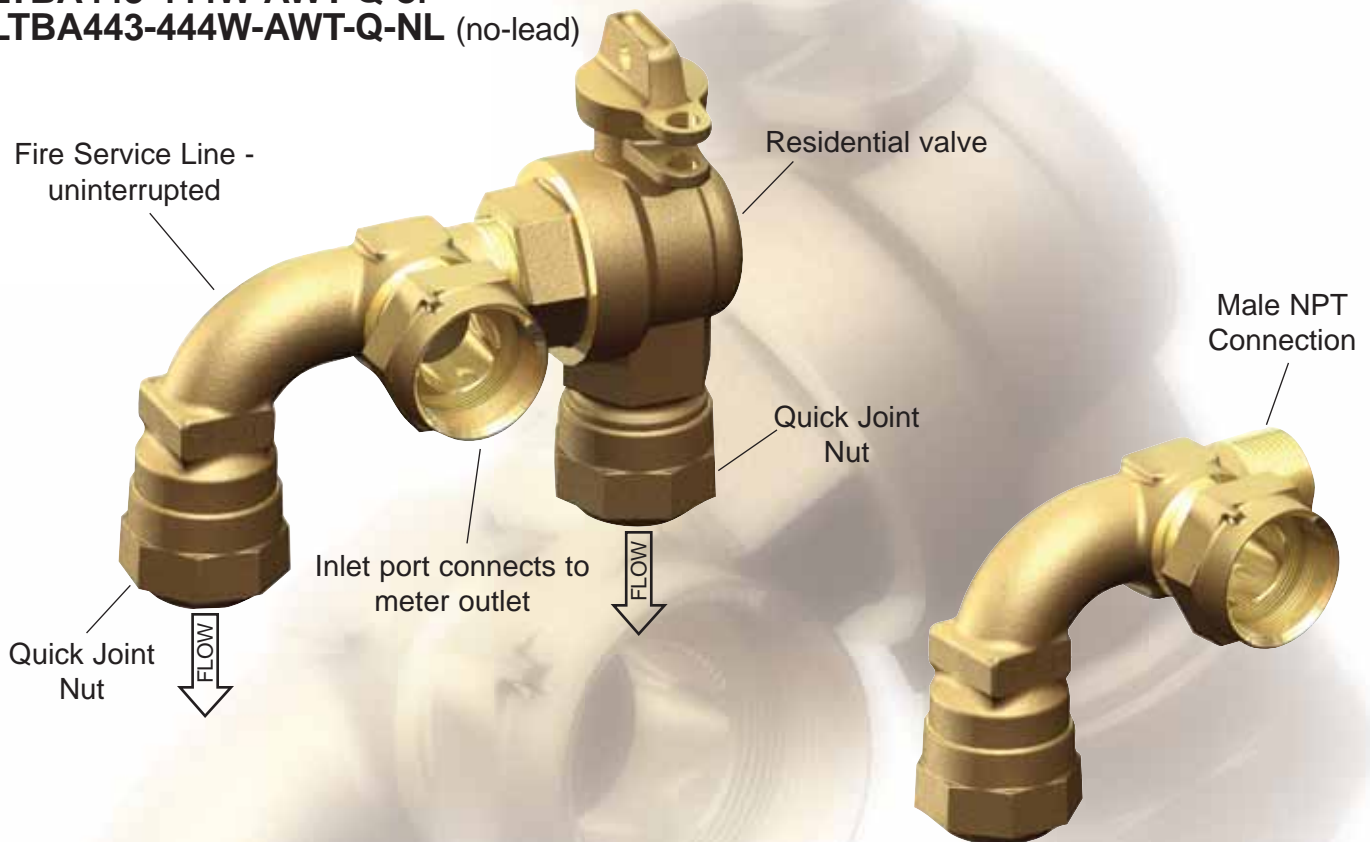

# FIRE SERVICE SETTER

Product Release

12/2009

**Meter water usage for fire service and residential service with just one setting.**

**LTBA443-444W-AWT-Q or  
LTBA443-444W-AWT-Q-NL (no-lead)**

**LT483-444W-Q or  
LT483-444W-Q-NL (no-lead)**  
(Tee only, less residential valve)

- Provides uninterrupted water flow from meter to sprinkler connection
- Separate service line to residence
- 1" full port provides excellent flow characteristics
- Fire Service Setter can be ordered less the residential valve, offering a 1" male NPT connection for other types of valves or fittings (LT483-444W-Q or LT483-444W-Q-NL)
- Available in C83600 (85-5-5-5) or C89833 (no-lead) copper alloys
- Made in the USA

Contact The Ford Meter Box Company or your local Ford distributor for information on optional inlet and outlet connections or optional valve assemblies.