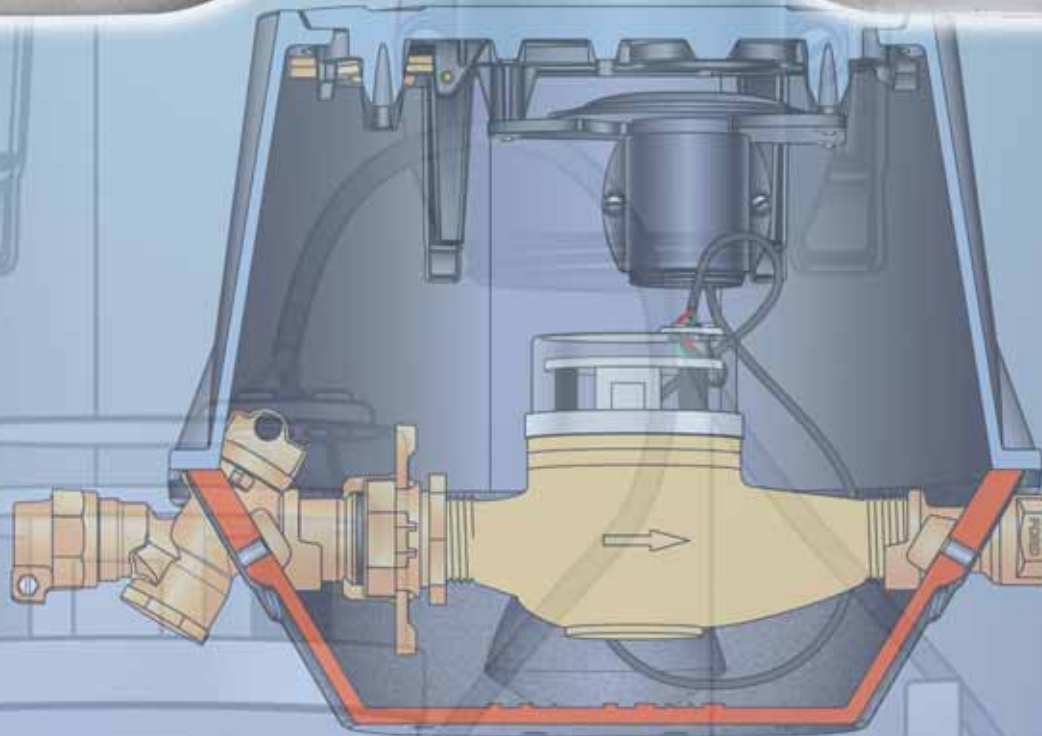

Ford Meter Box

Plastic Yokebox Lids and Upper Sections

- All plastic lids are locking
- Plastic lids are available for standard, enlarged and long yokeboxes
- Optional lid bracket for mounting standard size ERT units
- A plastic enlarged upper section, with lid, for our standard yokebox provides additional space for mobility when installing or removing the meter
 - Adding a 4" plastic riser to the enlarged yokebox will increase the height to accommodate a larger ERT unit
 - Plastic lid for the enlarged upper section can be ordered with an optional bracket for mounting a standard ERT or larger ERT unit