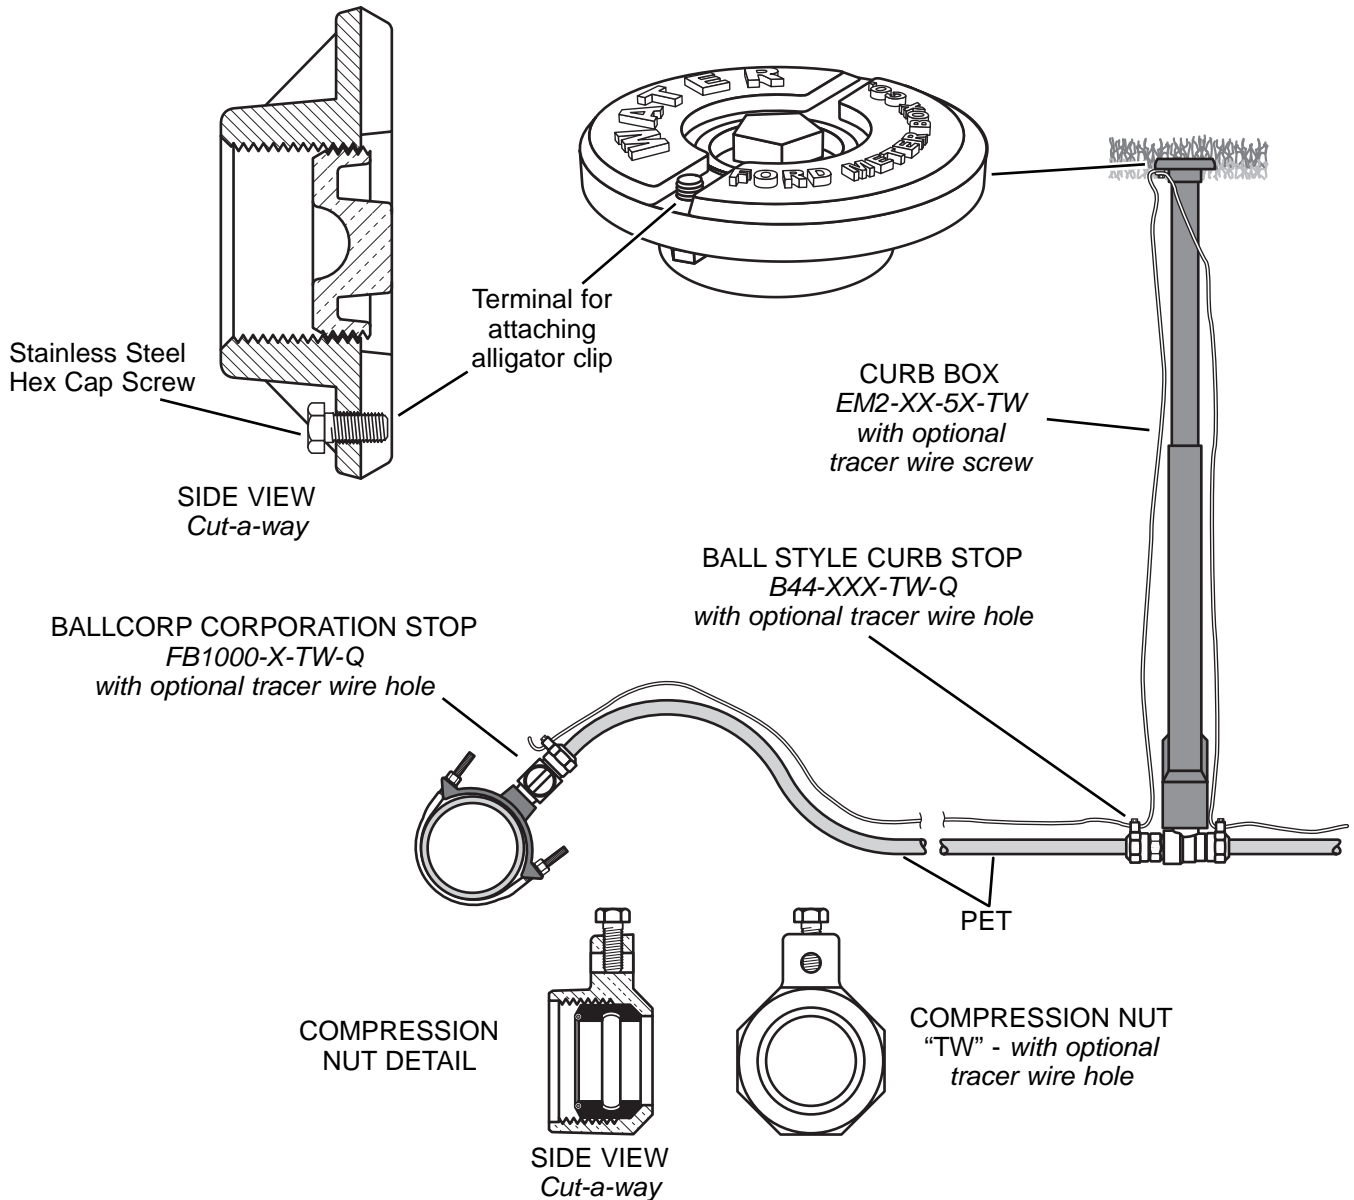

Product Application

06/05

Tracer Wire Services

The use of a tracer wire for locating plastic water lines is very popular among water distribution operators. Ford Meter Box makes it easy to install a tracer wire by offering compression nuts and curb box lids for securing the wire. Ford's Quick Joint products for CTS plastic tubing are available with an optional tracer wire hole that has a set screw for a positive connection. Curb Box lids are also available with a tracer wire screw that is tapped into the bottom of the lid for securing a quick connect eyelet terminal. Once tightened, the threaded end of the screw becomes accessible for attaching an alligator clip at the top of the lid. For more information contact your local Ford distributor or The Ford Meter Box Company, Inc.