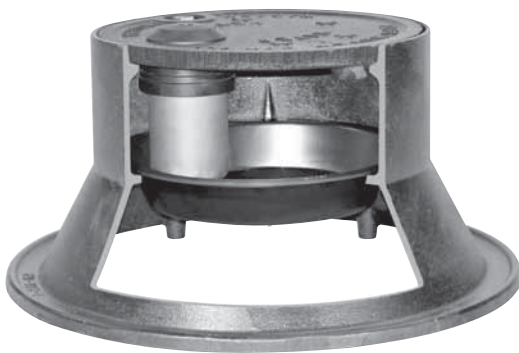

New Product Release

07/05

Ford just flipped its lid . . . inner lid, that is.

Ford's Wabash Double Lid Covers having a 11-1/2" lid size, with an E-read option, will now have the W3BPD recessed inner lid as the standard inner lid at *no additional charge*. The 2" recessed plastic inner lid provides frost protection and allows up to six inches of space for installation of a transmitting device. This change only affects the W3, W4, W31, W32 and W3H covers with the E-read option.

Recessed Plastic Inner Lid
W3BPD

Wabash covers with 11-1/2" lid size without the E-read option will continue to have the W3BP flat style, inner lid. To order covers with the W3BPD recessed plastic inner lid option, without the E-read option add "-D" to the catalog number. Example: W3-D