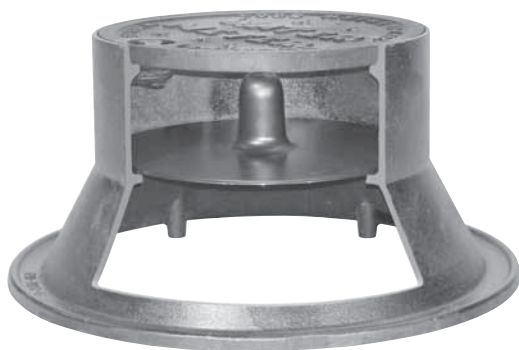

New Product Release

07/05

Ford just flipped its lid . . . inner lid, that is.

Ford's Wabash Double Lid Covers having a 11-1/2" lid size, with an E-read option, will now have the W3BPD recessed inner lid as the standard inner lid at *no additional charge*. The 2" recessed plastic inner lid provides frost protection and allows up to six inches of space for installation of a transmitting device. This change only affects the W3, W4, W31, W32 and W3H covers with the E-read option.

Recessed Plastic Inner Lid
W3BPD

Wabash covers with 11-1/2" lid size without the E-read option will continue to have the W3BP flat style, inner lid. To order covers with the W3BPD recessed plastic inner lid option, without the E-read option add "-D" to the catalog number. Example: W3-D