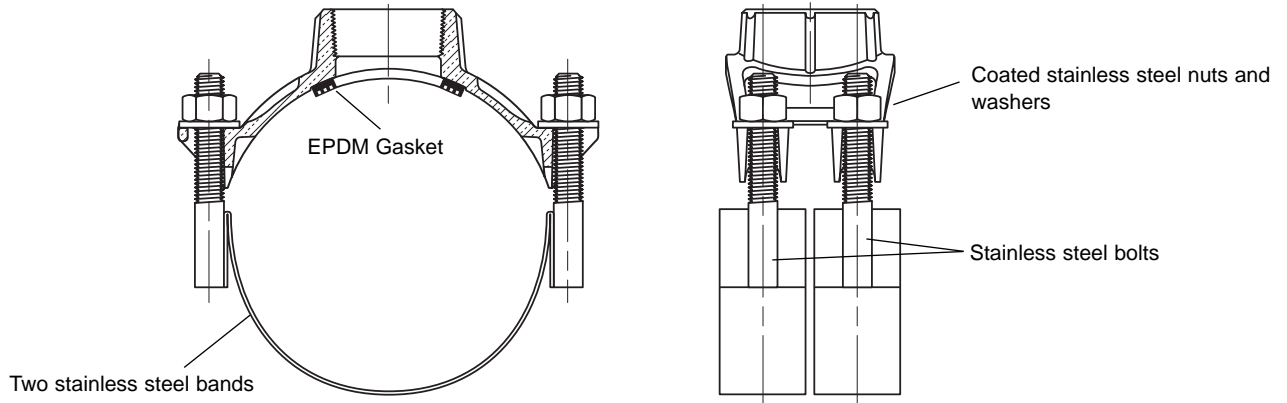

SUBMITTAL INFORMATION

Brass Saddles for C900 PVC - (202BSD-905-xx7 style)

202BSD DOUBLE BAND BRASS SADDLES FOR C900 PVC PIPE

PVC PIPE SIZE	ACTUAL O.D.	APPROX. WT. LBS.	CATALOG NUMBER	✓ SUBMITTED ITEM(S)
8"	9.05	8.8	202BSD-905-Tap	

OUTLET TAP CODE

CC (AWWA) THREAD			IP THREAD		
THREAD	CODE NUMBER	✓ SUBMITTED ITEM(S)	THREAD	CODE NUMBER	✓ SUBMITTED ITEM(S)
2" CC	CC7		2" IP	IP7	

To Order: To complete the catalog number, add the outlet thread tap code. Example: 202BSD-905-CC7.

FEATURES

- All brass conforms to AWWA Standard C800 (ASTM B-62 and ASTM B-584, UNS NO C83600 - 85-5-5-5)
- Bands and 5/8" UNC threaded bolts are made of 18-8 stainless steel. Welds are fully passivated for corrosion resistance.
- Gasket is EPDM rubber ASTM D2000.
- Stainless steel nuts are coated to prevent galling.