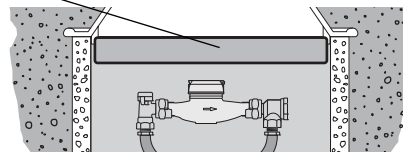

SUBMITTAL INFORMATION

Insulating Disc - (CCID-xx style)

INSULATING DISC FOR 15", 18", 20" AND 24" DIAMETER TILE

Insulating Disc

DIMENSION A	DIMENSION B	DIMENSION C DISC HEIGHT	PRODUCT NUMBER	✓ SUBMITTED ITEM(S)
15"	4-1/2"	1-1/2"	CCID-15	
18"	4-1/2"	1-1/2"	CCID-18	
20"	5"	1-1/2"	CCID-20	
24"	6"	1-1/2"	CCID-24	

FEATURES

- Closed-cell polyethylene foam resists moisture absorption.
- Provides extra protection against meter freeze-ups.
- Plastic tie strap handle to assist in disc removal.

The Ford Meter Box Company considers the information in this submittal form to be correct at the time of publication. Item and option availability, including specifications, are subject to change without notice. Please verify that your product information is current.