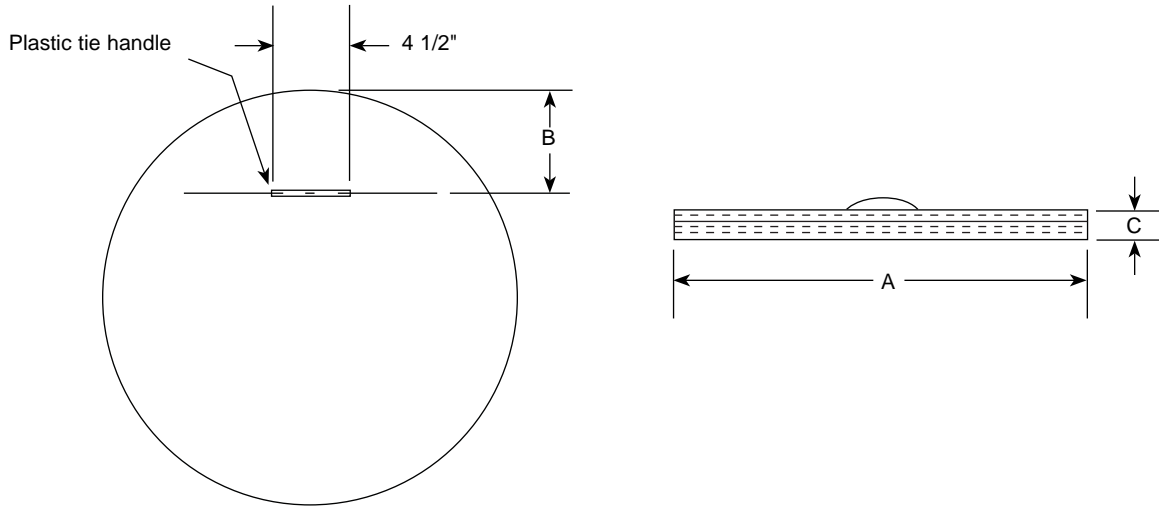

SUBMITTAL INFORMATION

Insulating Disc - (CCID-xx style)

INSULATING DISC FOR 15", 18", 20" AND 24" DIAMETER TILE

Insulating Disc

DIMENSION A	DIMENSION B	DIMENSION C DISC HEIGHT	PRODUCT NUMBER	✓ SUBMITTED ITEM(S)
15"	4-1/2"	1-1/2"	CCID-15	
18"	4-1/2"	1-1/2"	CCID-18	
20"	5"	1-1/2"	CCID-20	
24"	6"	1-1/2"	CCID-24	

FEATURES

- Closed-cell polyethylene foam resists moisture absorption.
- Provides extra protection against meter freeze-ups.
- Plastic tie strap handle to assist in disc removal.

The Ford Meter Box Company considers the information in this submittal form to be correct at the time of publication. Item and option availability, including specifications, are subject to change without notice. Please verify that your product information is current.