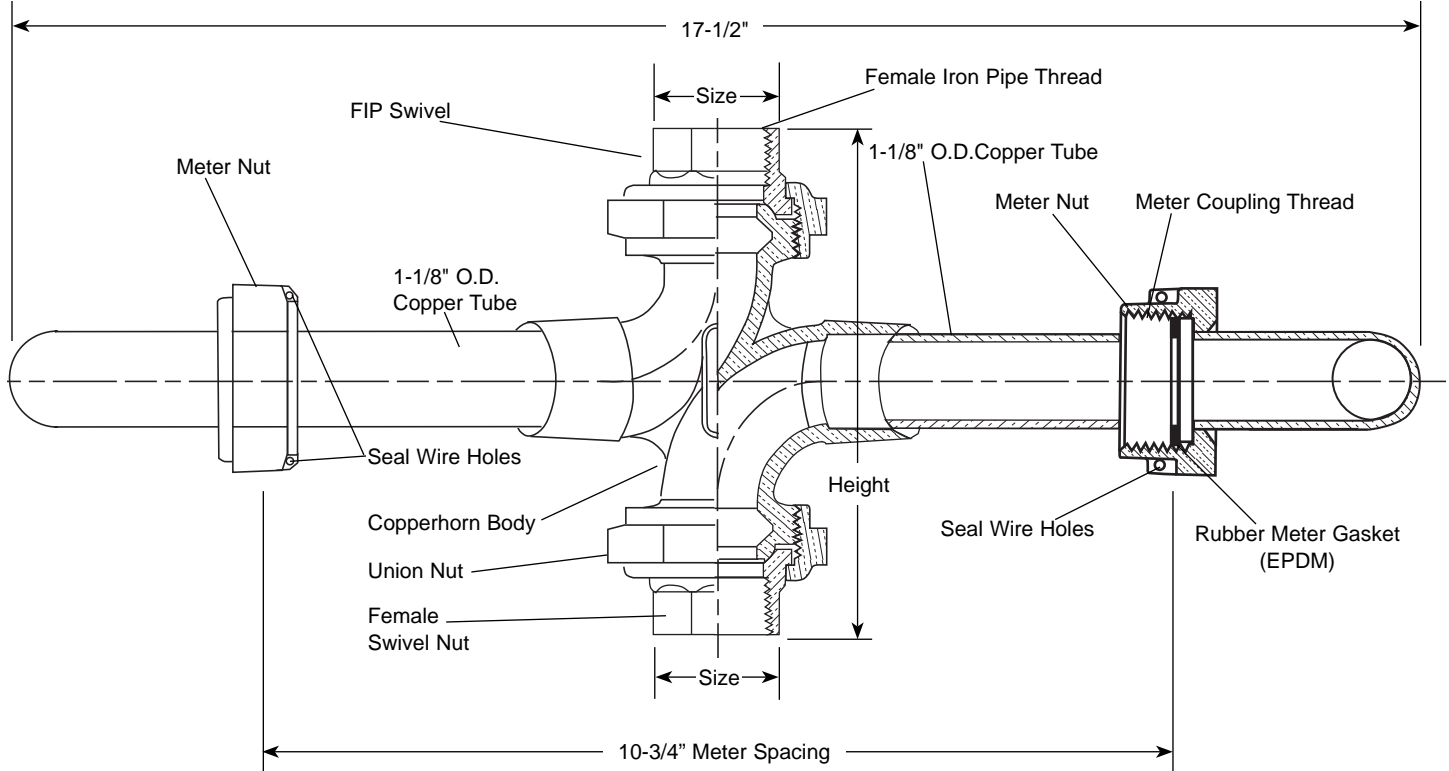

### COPPERHORN WITH FEMALE IRON PIPE THREAD SWIVEL BOTH ENDS (1" METER)

SIZE ONE END	SIZE OTHER END	HEIGHT	APPROX. Wt. LBS	CATALOG NUMBER	✓ SUBMITTED ITEM(S)
1"	1"	6-1/4"	6.1	CH11-444	
1" Less Swiv - w/ nut	1" Less Swiv - w/ nut	4-1/4"	5.9	CH11-444-LS	
1-1/4"	1-1/4"	6-1/4"	6.1	CH11-455	

### FEATURES

- All brass conforms to AWWA Standard C800 (ASTM B-62 and ASTM B-584, UNS NO C83600 - 85-5-5-5)
- Copperhorns automatically ensure proper spacing and orientation for meters.
- Permanent electrical bonding is provided without straps.
- 1" Copper tubing with full diameter bends provides excellent flow capacity.
- Conforms to AWWA C700 for Meter Threads
- Copper conforms to ASTM B-88, Copper Alloy #122