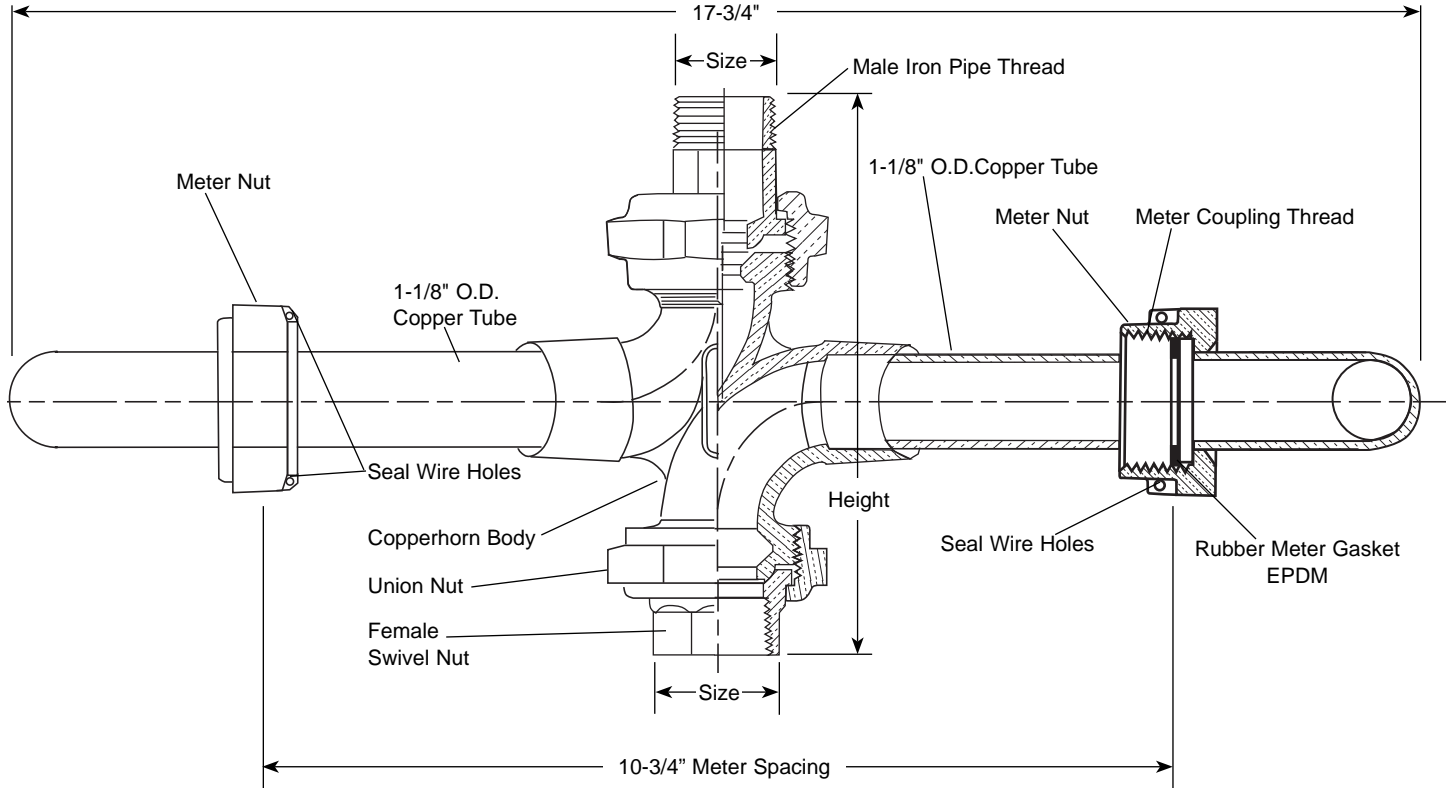

SUBMITTAL INFORMATION

Copperhorns - (CH18-444 style)

COPPERHORN WITH FEMALE IRON PIPE THREAD SWIVEL BY MALE IRON PIPE THREAD (1" METER)

SIZE ONE END	SIZE OTHER END	HEIGHT	APPROX. WT. LBS	CATALOG NUMBER	✓ SUBMITTED ITEM(S)
1"	1"	7-1/2"	6.1	CH18-444	

FEATURES

- All brass conforms to AWWA Standard C800 (ASTM B-62 and ASTM B-584, UNS NO C83600 - 85-5-5-5)
- Copperhorns automatically ensure proper spacing and orientation for meters.
- Permanent electrical bonding is provided without straps.
- 1" Copper tubing with full diameter bends provides excellent flow capacity.
- Conforms to AWWA C700 for Meter Threads
- Copper conforms to ASTM B-88, Copper Alloy #122