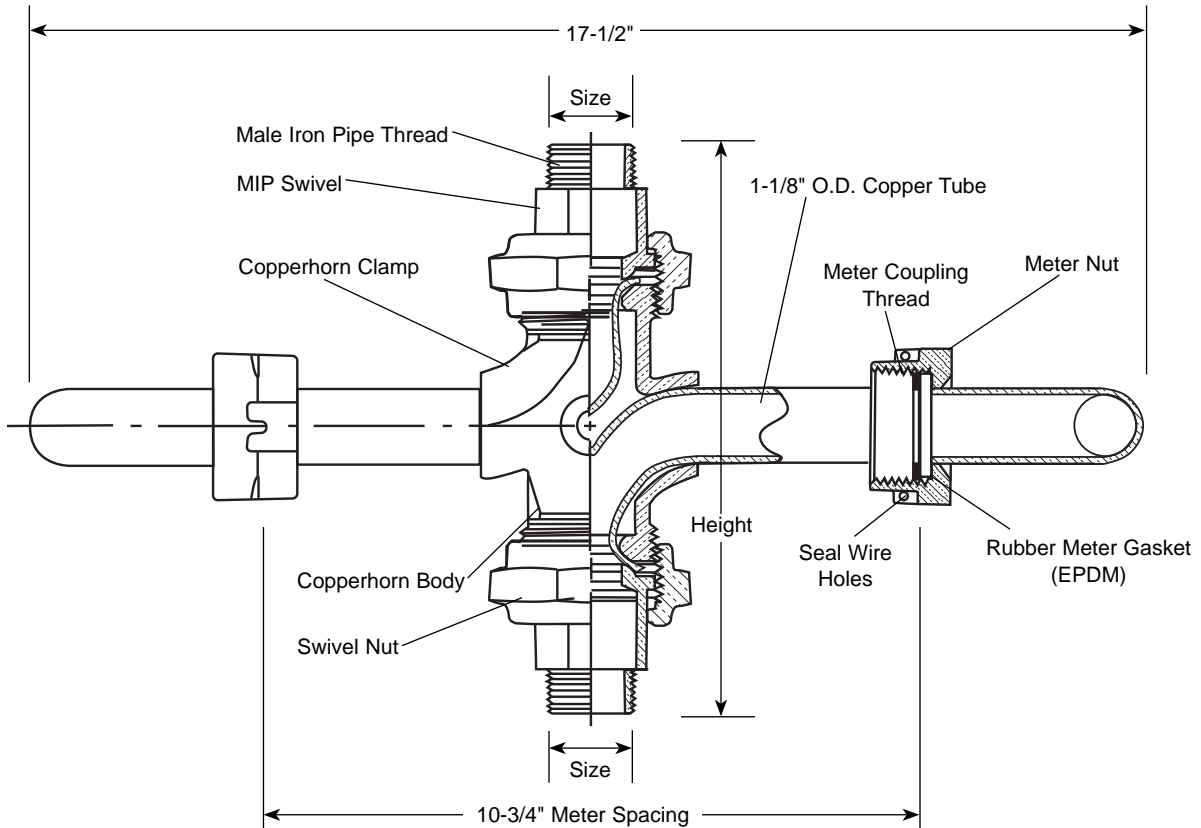

SUBMITTAL INFORMATION

Copperhorns - (CH88-455 style)

COPPERHORN WITH MALE IRON PIPE THREAD SWIVEL BOTH ENDS (1" METER)

ONE END	OTHER END	HEIGHT	APPROX. WT. LBS	CATALOG NUMBER	✓ SUBMITTED ITEM(S)
1-1/4"	1-1/4"	8-3/4"	6.1	CH88-455	

FEATURES

- All brass conforms to AWWA Standard C800 (ASTM B-62 and ASTM B-584, UNS NO C83600 - 85-5-5-5)
- Copperhorns automatically ensure proper spacing and orientation for meters.
- Permanent electrical bonding is provided without straps.
- Copper tubing with full diameter bends provides excellent flow capacity.
- Conforms to AWWA C700 for Meter Threads.
- Copper conforms to ASTM B-88, Copper Alloy #122.