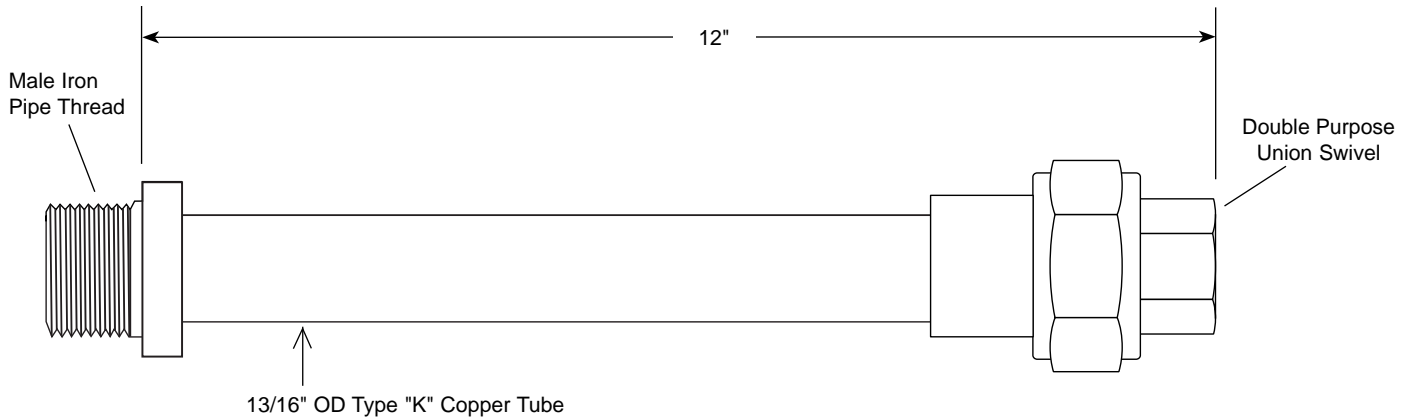

## COPPER EXTENSION TUBE - (CS-EXT-3-813-12 style)

3/4" MALE IRON PIPE THREAD BY 3/4" DOUBLE PURPOSE UNION SWIVEL

MALE IRON PIPE SIZE	DOUBLE PURPOSE SIZE	LENGTH	APPROX. WT. LBS	PART NUMBER	✓ SUBMITTED ITEM(S)
3/4"	3/4"	12"	0.11	CS-EXT-3-813-12	

### FEATURES

- All brass conforms to AWWA Standard C800 (ASTM B-62 and ASTM B-584, UNS NO C83600 - 85-5-5-5)
- Double purpose union swivel will accommodate male iron pipe threads or flare copper.
- 13/16" copper conforms to ASTM B-75, Copper Alloy #122.
- Extension end connections are assembled with lead-free solder.