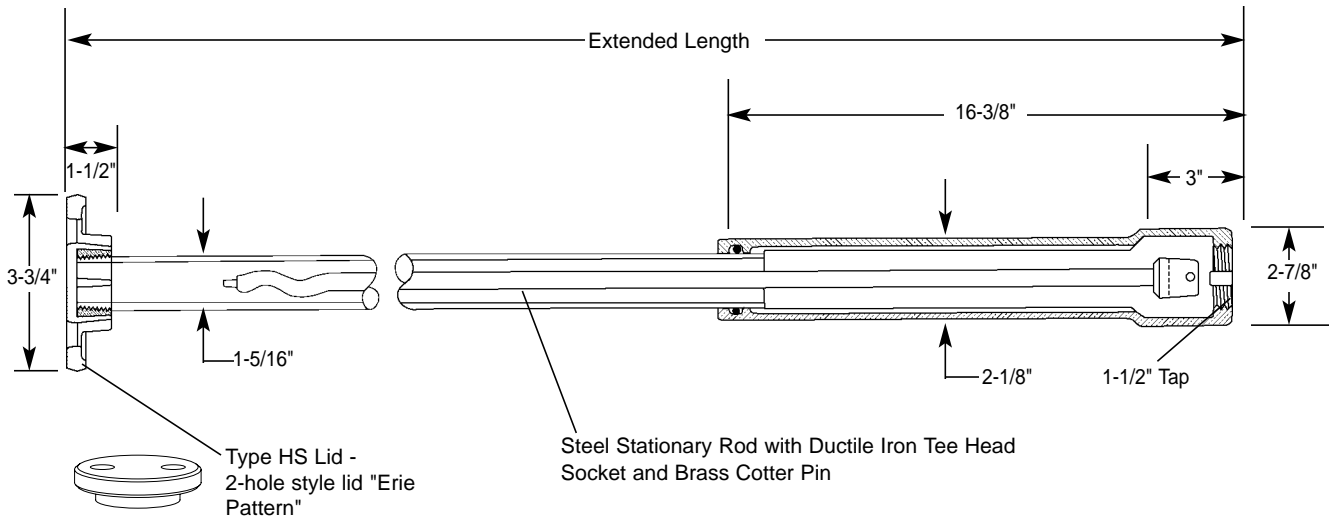

## Curb Boxes - (EM1-xx-46-xxR style)

MINNEAPOLIS PATTERN - 1" UPPER SECTION - 2 HOLE STYLE LID - WITH STATIONARY ROD - BASE TAPPED 1-1/2"

*EXTENDED LENGTH	ROD LENGTH	APPROX. Wt. LBS.	CATALOG NUMBER	✓ SUBMITTED ITEM(S)
3'	18"	16	EM1-30-46-18R	
3'-6"	24"	17	EM1-35-46-24R	
4'	30"	19	EM1-40-46-30R	
4'-6"	36"	20	EM1-45-46-36R	
5'	42"	21	EM1-50-46-42R	
5'-6"	48"	22	EM1-55-46-48R	
6'	54"	24	EM1-60-46-54R	
6'-6"	60"	25	EM1-65-46-60R	
7'	66"	26	EM1-70-46-66R	
7'-6"	72"	27	EM1-75-46-72R	
8'	78"	28	EM1-80-46-78R	

### FEATURES

- Minneapolis Base for use with Minneapolis Pattern "BH", 3/4", 1" Ball Curb Stops and 3/4" "Z"-Type Curb Stops.
- Base tapped with 1-1/2" Threads.
- Lid and Base made of Cast Iron per ASTM A48, Class 25.
- Upper Section made of Steel.
- Painted Black Asphalt.