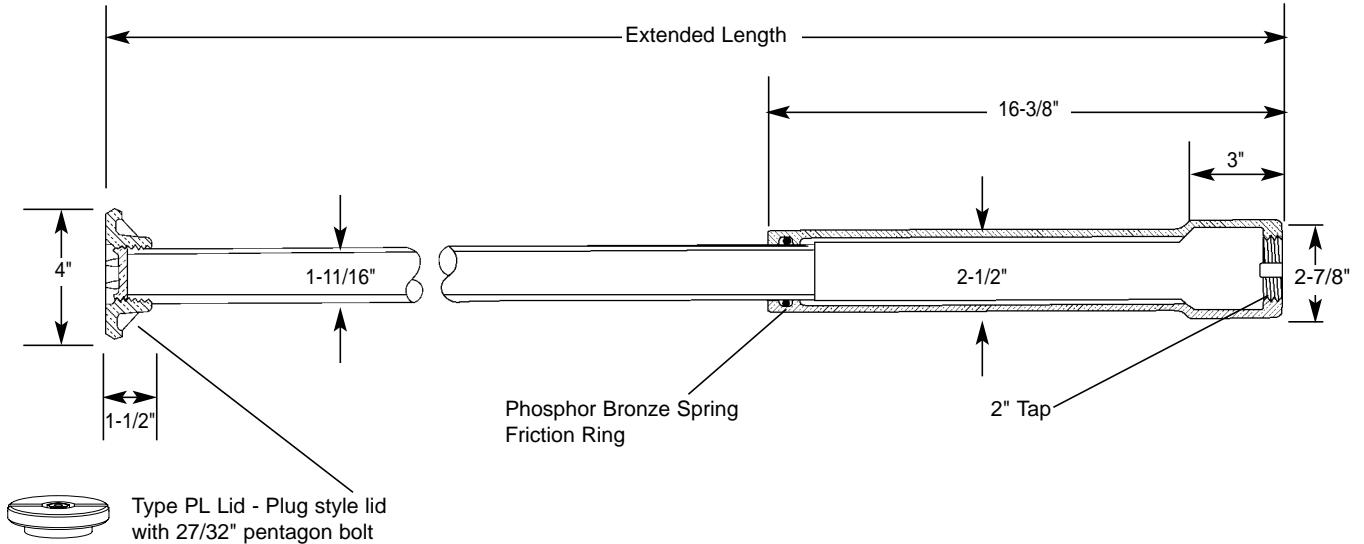

SUBMITTAL INFORMATION

Curb Boxes - (EM2-xx-57 style)

MINNEAPOLIS PATTERN - 1-1/4" UPPER SECTION - PLUG STYLE LID - WITHOUT STATIONARY ROD - BASE TAPPED 2"

*EXTENDED LENGTH	APPROX. WT. LBS.	CATALOG NUMBER	✓ SUBMITTED ITEM(S)
3'	14	EM2-30-57	
3'-6"	15	EM2-35-57	
4'	16	EM2-40-57	
4'-6"	17	EM2-45-57	
5'	18	EM2-50-57	
5'-6"	19	EM2-55-57	
6'	20	EM2-60-57	
6'-6"	21	EM2-65-57	
7'	22	EM2-70-57	
7'-6"	23	EM2-75-57	
8'	24	EM2-80-57	

*Telescopes to 1 foot less than extended length.

FEATURES

- Minneapolis Base for use with Minneapolis Pattern 1-1/4" through 2" Ball Curb Stops and 1" "Z"-Type Curb Stops.
- Base tapped with 2" Threads.
- Lid and Base made of Cast Iron per ASTM A48, Class 25.
- Brass plug conforms to AWWA Standard C800 (ASTM B-62, UNS No C83600 - 85-5-5-5).
- Upper Section made of Steel.
- Painted Black Asphalt.
- Can be equipped with stationary rod.