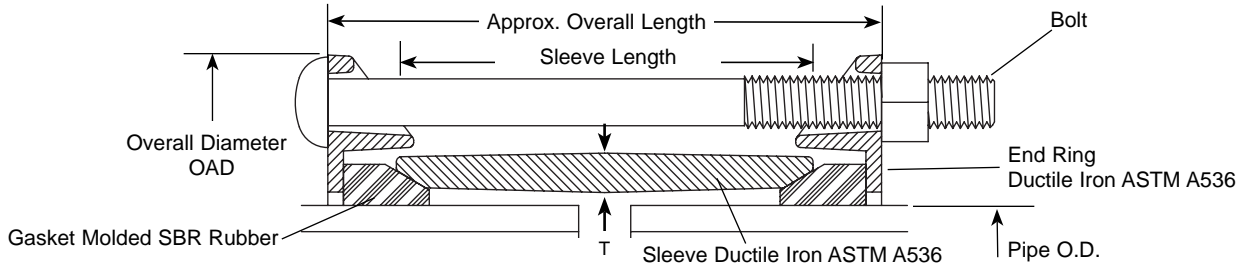

### STYLE FC1 COUPLINGS FOR CAST, DUCTILE IRON OR PVC PIPE

NOM. PIPE SIZE	GASKET RANGE 1ST HALF CAT. #	END RING COLOR	BY	GASKET RANGE 2ND HALF CAT. #	END RING COLOR	CENTER SLEEVE		BOLTS			APPROX. OVERALL LGTH.	OAD	APPROX. Wt. LBS.	CATALOG NUMBER	✓ SUBMITTED ITEM(S)
						LGTH.	APPROX. (T) THICKNESS	DIA.	LGTH.	QTY.					
2"	2.34 - 2.63	Red		2.34 - 2.63	Red	4"	5/16"	5/8"	6-1/2"	2	5-1/8"	5-5/8"	6	▼ FC1-263-263-BBN	
2-1/2"	See 2" FC2A														
4"	4.00	Red	X	4.00	Red	5"	3/8"	5/8"	8"	3	6-1/8"	8-5/16"	14	▼ FC1-400-400-BBN	
	4.00	Red		4.50 - 4.80	Red									▼ FC1-400-480-BBN	
	4.00	Red		4.80 - 5.10	Black									▼ FC1-400-510-BBN	
	4.50 - 4.80	Red		4.50 - 4.80	Red									▼ FC1-480-480-BBN	
	4.50 - 4.80	Red		4.80 - 5.10	Black									▼ FC1-480-510-BBN	
4.80 - 5.10	Black	4.80 - 5.10	Black	▼ FC1-510-510-BBN											
6"	6.00	Red	X	6.00	Red	5"	3/8"	5/8"	8"	4	6-1/8"	10-1/2"	20	▼ FC1-600-600-BBN	
	6.00	Red		6.63 - 6.90	Red									▼ FC1-600-690-BBN	
	6.00	Red		6.90 - 7.20	Black									▼ FC1-600-720-BBN	
	6.30	Red		6.30	Red									▼ FC1-630-630-BBN	
	6.63 - 6.90	Red		6.63 - 6.90	Red									▼ FC1-690-690-BBN	
	6.63 - 6.90	Red		6.90 - 7.20	Black									▼ FC1-690-720-BBN	
6.90 - 7.20	Black	6.90 - 7.20	Black	▼ FC1-720-720-BBN											
8"	8.00	Red	X	8.00	Red	5"	3/8"	5/8"	8"	5	6-1/8"	12-13/16"	29	▼ FC1-800-800-BBN	
	8.00	Red		8.63 - 9.05	Red									▼ FC1-800-905-BBN	
	8.00	Red		9.05 - 9.40	Black									▼ FC1-800-940-BBN	
	8.16 - 8.40	Red		8.16 - 8.40	Black									▼ FC1-840-840-BBN	
	8.63 - 9.05	Red		8.63 - 9.05	Red									▼ FC1-905-905-BBN	
	8.63 - 9.05	Red		9.05 - 9.40	Black									▼ FC1-905-940-BBN	
9.05 - 9.40	Black	9.05 - 9.40	Black	▼ FC1-940-940-BBN											
10"	10.20 - 10.50	Red	X	10.20 - 10.50	Red	6"	7/16"	5/8"	9"	6	7-1/8"	15"	41.5	▼ FC1-1050-1050-BBN	
	10.75	Red		10.75	Red									▼ FC1-1075-1075-BBN	
	10.75	Red		11.10 - 11.46	Black									▼ FC1-1075-1146-BBN	
	11.10 - 11.46	Black		11.10 - 11.46	Black									▼ FC1-1146-1146-BBN	
12"	12.24 - 12.50	Red	X	12.24 - 12.50	Red	6"	1/2"	5/8"	9"	7	7-1/8"	17-7/8"	54.5	▼ FC1-1250-1250-BBN	
	12.75	Red		12.75	Red									▼ FC1-1275-1275-BBN	
	12.75	Red		13.20 - 13.56	Black									▼ FC1-1275-1356-BBN	
	13.20 - 13.56	Black		13.20 - 13.56	Black									▼ FC1-1356-1356-BBN	