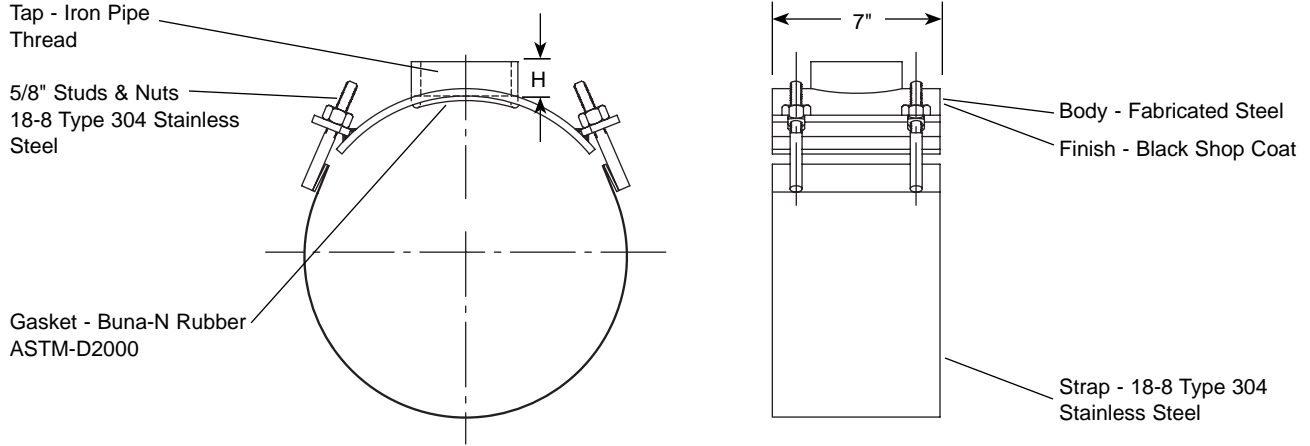

SUBMITTAL INFORMATION

Fabricated Steel Saddle- (FS202-xxxx style)

6" - 12" FABRICATED STEEL SADDLE WITH STAINLESS STEEL BAND (3" & 4" TAPS)

NOM. PIPE SIZE	ACTUAL PIPE O.D.	TAP SIZE (INCHES)	BOSS HEIGHT H	APPROX. WT. LBS.	CATALOG NUMBER	✓ SUBMITTED ITEM(S)
6"	6.00	3	3-1/16"	15.7	FS202-600-IP9	
	6.00	4	3-5/16"	16.1	FS202-600-IP11	
	6.63	3	3-1/16"	16.0	FS202-663-IP9	
	6.63	4	3-5/16"	16.3	FS202-663-IP11	
	6.90	3	3-1/16"	16.4	FS202-690-IP9	
	6.90	4	3-5/16"	16.7	FS202-690-IP11	
8"	8.00	3	3-1/16"	16.6	FS202-800-IP9	
	8.40	4	3-5/16"	17.0	FS202-800-IP11	
	8.63	3	3-1/16"	16.9	FS202-863-IP9	
	8.63	4	3-5/16"	17.3	FS202-863-IP11	
	9.05	3	3-1/16"	17.2	FS202-905-IP9	
	9.05	4	3-5/16"	17.5	FS202-905-IP11	
10"	10.00	3	3-1/16"	18.0	FS202-1000-IP9	
	10.00	4	3-5/16"	19.1	FS202-1000-IP11	
	10.75	3	3-1/16"	18.4	FS202-1075-IP9	
	10.75	4	3-5/16"	19.5	FS202-1075-IP11	
	11.10	3	3-1/16"	18.8	FS202-1110-IP9	
	11.10	4	3-5/16"	19.7	FS202-1110-IP9	
12"	12.00	3	3-1/16"	20.0	FS202-1200-IP9	
	12.00	4	3-5/16"	21.0	FS202-1200-IP11	
	12.75	3	3-1/16"	20.5	FS202-1275-IP9	
	12.75	4	3-5/16"	21.1	FS202-1275-IP11	
	13.20	3	3-1/16"	20.8	FS202-1320-IP9	
	13.20	4	3-5/16"	22.1	FS202-1320-IP11	

FEATURES

- 150 PSI working pressure, dependent upon industry standard support and backfill practices.
- Boss tapped with iron pipe threads.

The Ford Meter Box Company considers the information in this submittal form to be correct at the time of publication. Item and option availability, including specifications, are subject to change without notice. Please verify that your product information is current.