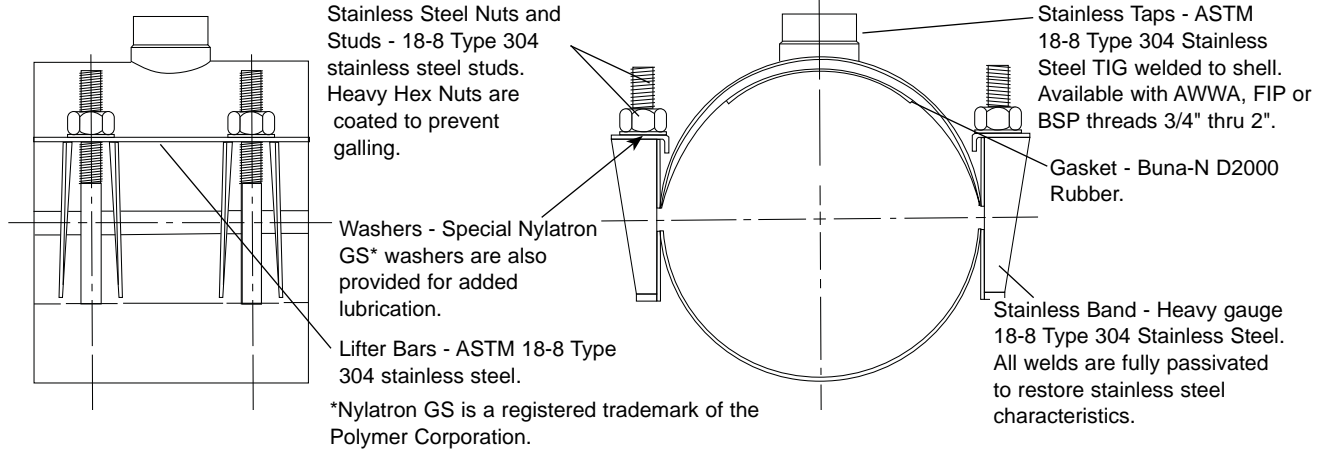

SUBMITTAL INFORMATION

Service Saddle - Double Band - (FS303-xxx-Tap style)

TAPPED STAINLESS STEEL SADDLE

NOM. PIPE SIZE	SADDLE O.D. RANGE	TAP SIZE 3/4" & 1"			TAP SIZE 1-1/4", 1-1/2" & 2"			CATALOG NUMBER	✓ SUBMITTED ITEM(S)
		BAND WIDTH	BOLT SIZE	APPROX. WT. LBS.	BAND WIDTH	BOLT SIZE	APPROX. WT. LBS.		
4"	4.74-5.54	6"	5/8"	5.2	7-1/2"	5/8"	5.7	FS303-554-TAP	
6"	6.40-7.20	6"	5/8"	5.1	7-1/2"	5/8"	5.8	FS303-720-TAP	
8"	8.40-9.20	6"	5/8"	6.3	7-1/2"	5/8"	7.8	FS303-920-TAP	
10"	10.70-11.50	6"	5/8"	7.0	7-1/2"	5/8"	9.0	FS303-1150-TAP	
12"	12.70-13.50	6"	5/8"	9.0	7-1/2"	5/8"	11.0	FS303-1350-TAP	
	14.00-14.80	6"	5/8"		7-1/2"	5/8"		FS303-1480-TAP	
14"	14.95-15.75	6"	5/8"	10.0	7-1/2"	5/8"	12.0	FS303-1575-TAP	
	15.75-16.55	6"	5/8"		7-1/2"	5/8"		FS303-1655-TAP	
	15.60-16.40	6"	5/8"		7-1/2"	5/8"		FS303-1640-TAP	
	16.40-17.20	6"	5/8"		7-1/2"	5/8"		FS303-1720-TAP	
16"	17.20-18.00	6"	5/8"	10.5	7-1/2"	5/8"	12.5	FS303-1800-TAP	
	17.60-18.40	6"	5/8"		7-1/2"	5/8"		FS303-1840-TAP	
	18.00-18.80	6"	5/8"		7-1/2"	5/8"		FS303-1880-TAP	
18"	18.40-19.20	6"	5/8"	10.5	7-1/2"	5/8"	12.5	FS303-1920-TAP	
	18.80-19.60	6"	5/8"		7-1/2"	5/8"		FS303-1960-TAP	
	19.20-20.00	6"	5/8"		7-1/2"	5/8"		FS303-2000-TAP	

BSP THREAD		
THREAD	CODE NO.	✓ SUBMITTED ITEM(S)
3/4" BSP	BSP3	
1" BSP	BSP4	
1-1/4" BSP	BSP5	
1-1/2" BSP	BSP6	
2" BSP	BSP7	

To Order: Select the catalog number for the desired pipe range and complete the catalog number by adding the outlet thread tap code. Example: A double band saddle for 9.05 O.D. pipe with a 3/4" CC thread would be **FS303-920-CC3**.

FEATURES

- Body, Bands and threaded studs are made of 18-8 Type 304 stainless steel.
- All welds are fully passivated for corrosion resistance.
- Gasket is tapered Buna-N rubber (ASTM D2000) with circular grid.