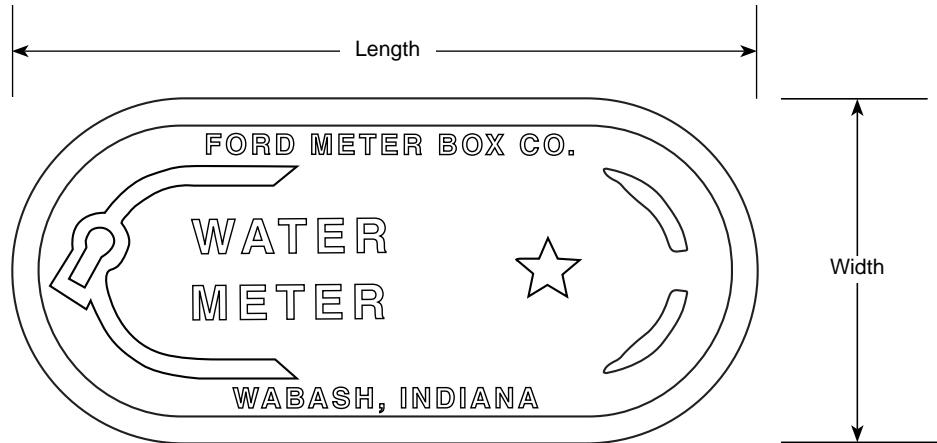

SUBMITTAL INFORMATION

Long Yokebox Lid- (LYL style)

IRON LID FOR 5/8", 5/8" X 3/4" OR 3/4" LONG YOKEBOX

LENGTH	WIDTH	APPROX. WT. LBS.	CATALOG NUMBER	✓ SUBMITTED ITEM(S)
13-7/8"	6-1/2"	7.0	LYL	

FEATURES

- Made from cast iron per ASTM A48, Class 25.
- Finish is black E-coating.
- Lockless lid is available; add "-LL" to catalog number.