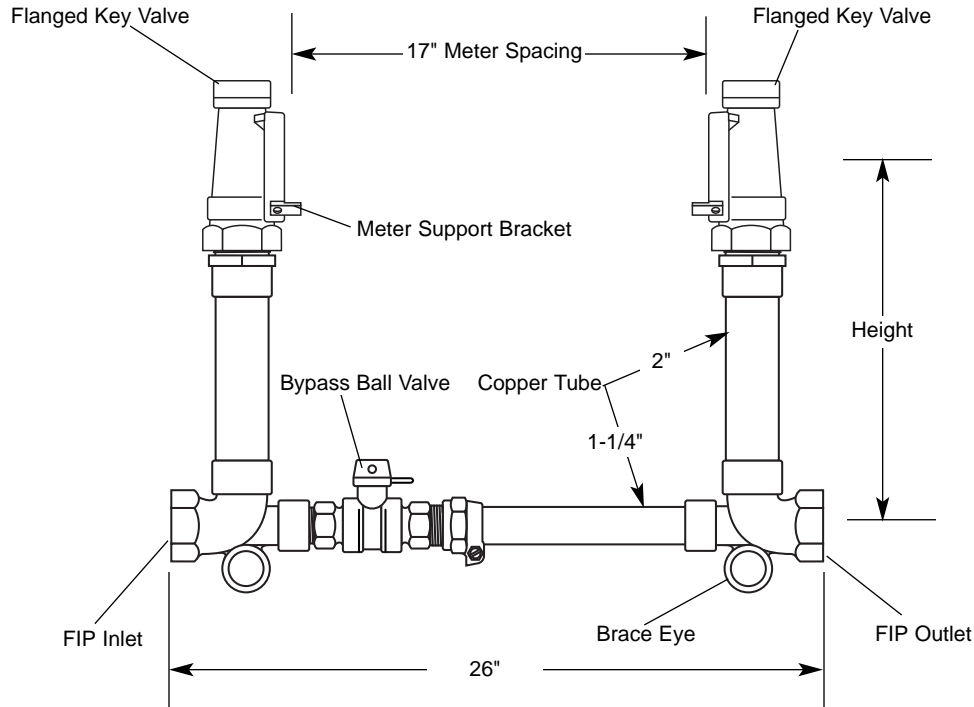

SUBMITTAL INFORMATION

70 Series Coppersetter - (VV77-xxB-11-77 style)

ANGLE KEY VALVE BY ANGLE KEY VALVE (2" METER)

FEMALE IRON PIPE THREAD INLET AND OUTLET

SERVICE LINE CONNECTION		HEIGHT	APPROX. Wt. LBS.	CATALOG NUMBER	✓ SUBMITTED ITEM(S)
FIP INLET	FIP OUTLET				
2"	2"	12"	32	VV77-12B-11-77	
		15"	33	VV77-15B-11-77	
		18"	34	VV77-18B-11-77	
		21"	34	VV77-21B-11-77	
		24"	35	VV77-24B-11-77	
		27"	35	VV77-27B-11-77	

FEATURES

- All brass conforms to AWWA Standard C800 (ASTM B-62, UNS NO C83600 - 85-5-5-5)
- Constructed with Type K Copper.
- All Ford Meter Setters are assembled with Lead-Free Solder.
- Bracing Eyes are standard.
- Meter Support Brackets are standard.
- Optional High Bypass - add "HB" following the height. Example: VV77-12HB-11-77.