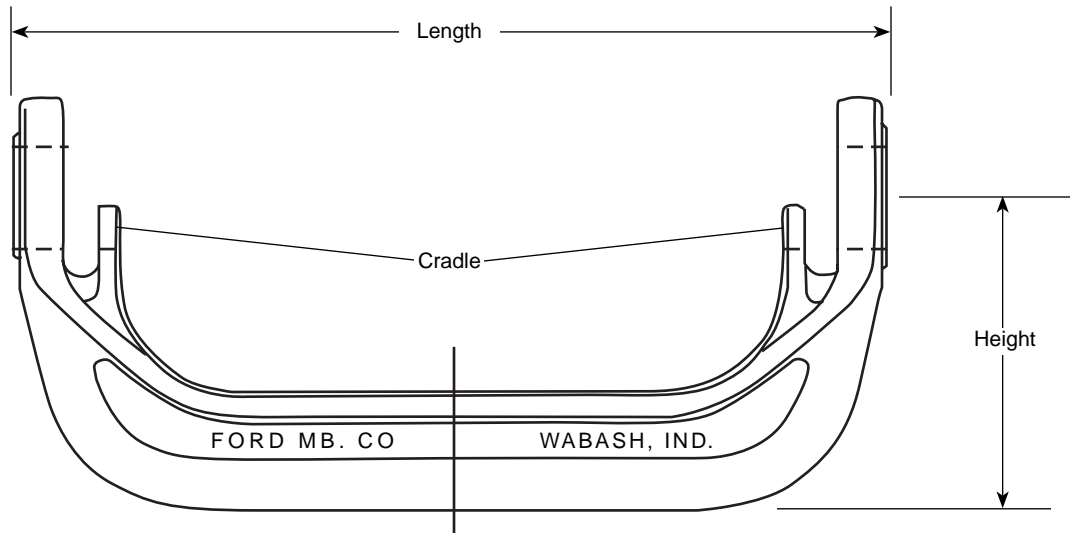

## Iron Yoke Bars - (Y50x style)

500 SERIES IRON YOKE BARS FOR 5/8" THROUGH 1" METERS

METER SIZE	LENGTH	HEIGHT	APPROX. WT. LBS.	CATALOG NUMBER	✓ SUBMITTED ITEM(S)
5/8"	10-15/16"	4-1/8"	3.6	Y501	
5/8"x3/4"	10-15/16"	4-1/8"	4.2	Y502	
3/4"	12-1/2"	4-1/8"	4.5	Y503	
1"	14-3/4"	5-1/4"	7.2	Y504	

### FEATURES

- Material: Cast gray iron, ASTM A48-92, Class 25
- Finish: black E-coating
- Cradle positions the meter in line with end connections for one hand installation.

The Ford Meter Box Company considers the information in this submittal form to be correct at the time of publication. Item and option availability, including specifications, are subject to change without notice. Please verify that your product information is current.