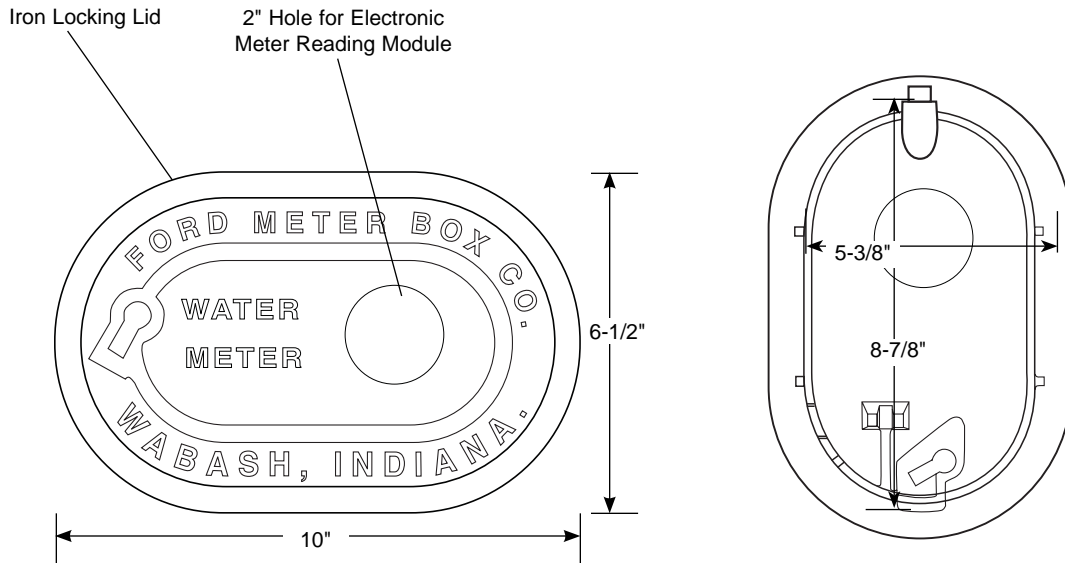

SUBMITTAL INFORMATION

Yokebox Lid - (YL-T style)

LOCKING IRON YOKEBOX LID WITH E-READ HOLE

APPROX. WT. LBS.	CATALOG NUMBER	✓ SUBMITTED ITEMS
5	YL-T	

FEATURES

- Made from cast iron per ASTM A48, Class 25.
- Finish is black E-coating.