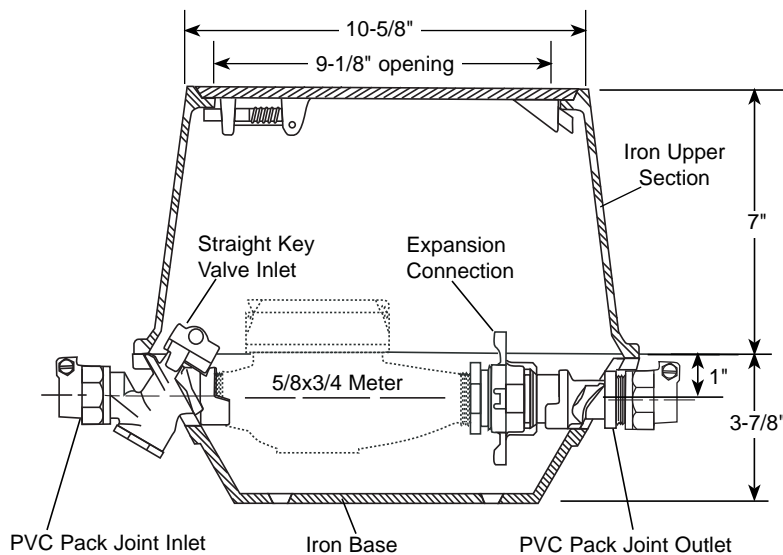

SUBMITTAL INFORMATION

Yokebox - (YL177-233 style)

PACK JOINT FOR PVC PIPE INLET AND OUTLET

STRAIGHT KEY VALVE BY STRAIGHT OUTLET

METER SIZE	PVC PJ INLET	PVC PJ OUTLET	APPROX. WT. LBS.	CATALOG NUMBER	✓ SUBMITTED ITEM(S)
5/8" x 3/4"	3/4"	3/4"	34.0	YL177-233	

Note: Ford pack joints for PVC are only recommended for Schedule 40 and Schedule 80 pipe.

FEATURES

- All brass conforms to AWWA Standard C800 (ASTM B-62 and ASTM B-584, UNS NO C83600 - 85-5-5-5)
- Base, upper section and lid are cast iron per ASTM A48, Class 25.
- The brass end fittings are permanently and properly spaced and aligned for the meter.
- Finish is black E-coating.
- Locking lid is standard.
- Lockless lid is available; add "-LL" to catalog number.