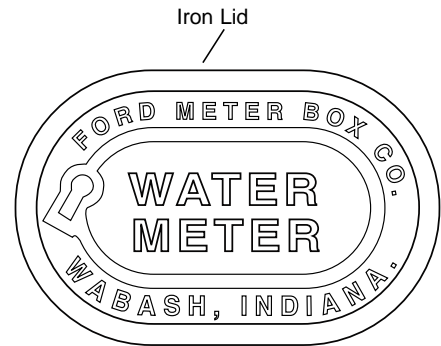

SUBMITTAL INFORMATION

Yokebox - (YL241-344 style)

PACK JOINT FOR COPPER OR PLASTIC TUBING (CTS) INLET BY FEMALE IRON PIPE THREAD OUTLET

ANGLE KEY VALVE BY STRAIGHT OUTLET

METER SIZE	CTS PJ INLET	FIP OUTLET	APPROX. WT. LBS.	CATALOG NUMBER	✓ SUBMITTED ITEM(S)
3/4"	1"	1"	37.0	YL241-344	

Note: Ford recommends using insert stiffeners with plastic pipe or tubing

FEATURES

- All brass conforms to AWWA Standard C800 (ASTM B-62 and ASTM B-584, UNS NO C83600 - 85-5-5-5)
- Base, upper section and lid are cast iron per ASTM A48, Class 25.
- The brass end fittings are permanently and properly spaced and aligned for the meter.
- Finish is black E-coating.
- Lockless lid is available; add "-LL" to catalog number.