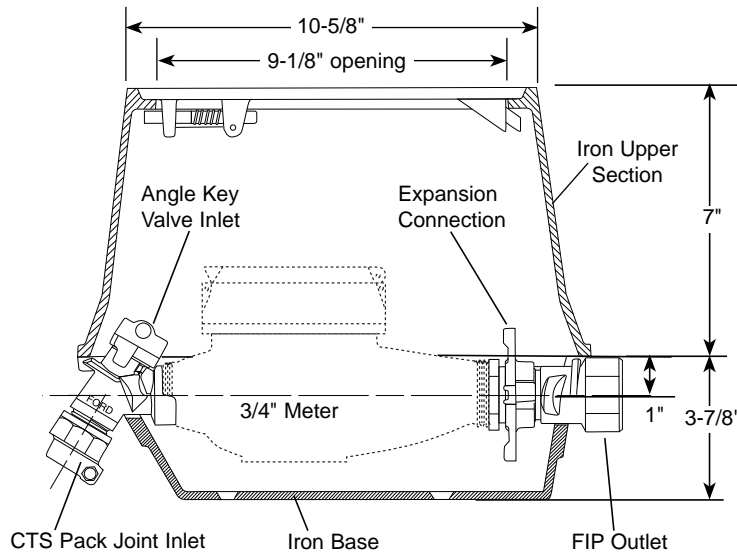

SUBMITTAL INFORMATION

Yokebox - (YL241-344 style)

PACK JOINT FOR COPPER OR PLASTIC TUBING (CTS) INLET BY FEMALE IRON PIPE THREAD OUTLET

ANGLE KEY VALVE BY STRAIGHT OUTLET

METER SIZE	CTS PJ INLET	FIP OUTLET	APPROX. WT. LBS.	CATALOG NUMBER	✓ SUBMITTED ITEM(S)
3/4"	1"	1"	37.0	YL241-344	

Note: Ford recommends using insert stiffeners with plastic pipe or tubing

FEATURES

- All brass conforms to AWWA Standard C800 (ASTM B-62 and ASTM B-584, UNS NO C83600 - 85-5-5-5)
- Base, upper section and lid are cast iron per ASTM A48, Class 25.
- The brass end fittings are permanently and properly spaced and aligned for the meter.
- Finish is black E-coating.
- Lockless lid is available; add "-LL" to catalog number.