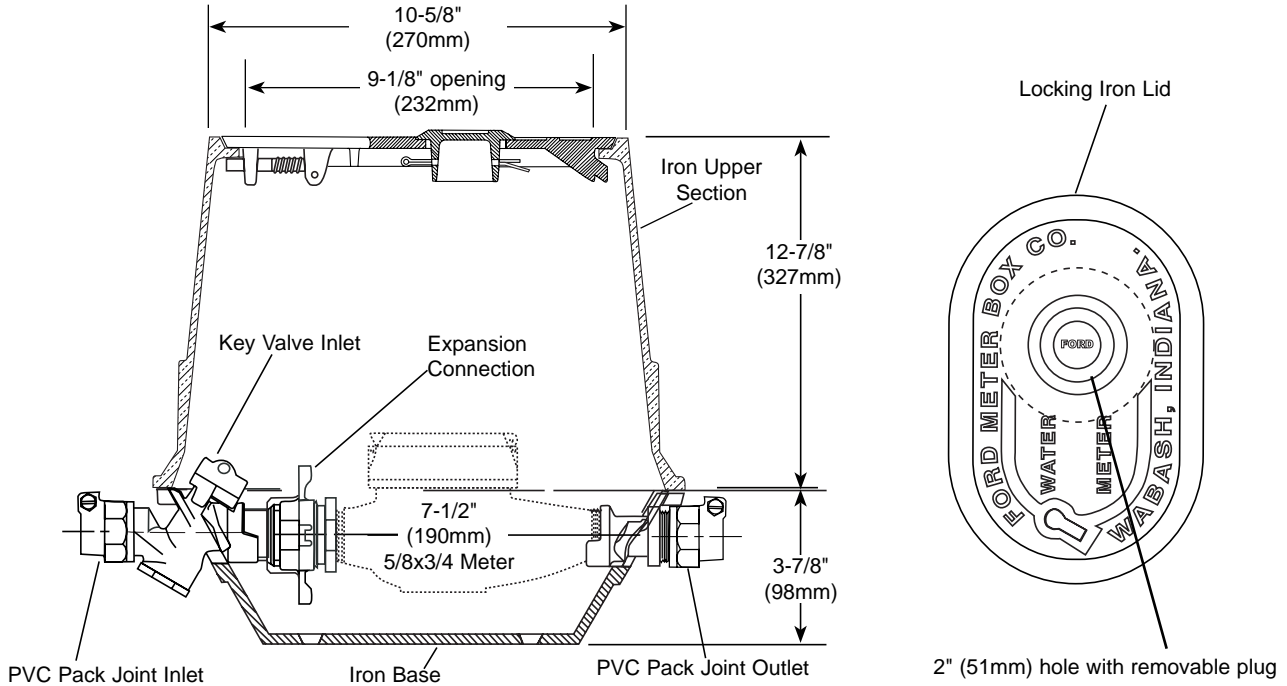

SUBMITTAL INFORMATION

Yokebox - (YM177-233-BSPP-TP style)

PACK JOINT FOR PVC PIPE INLET AND OUTLET

STRAIGHT KEY VALVE BY STRAIGHT OUTLET

METER SIZE (MM)	PVC PJ INLET	PVC PJ OUTLET	APPROX. WT. Kg.	CATALOG NUMBER	✓ SUBMITTED ITEM(s)
190	19.1mm	19.1mm	16.0	YM177-233-BSPP-TP	

FEATURES

- All brass conforms to AWWA Standard C800 (ASTM B-62 and ASTM B-584, UNS NO C83600 - 85-5-5-5)
- Base and upper section are cast iron per ASTM A48, Class 25.
- The brass end fittings are permanently and properly spaced and aligned for the meter.
- Finish is black E-coating.
- Locking lid has removable cast iron plug for future electronic meter reading module installations.