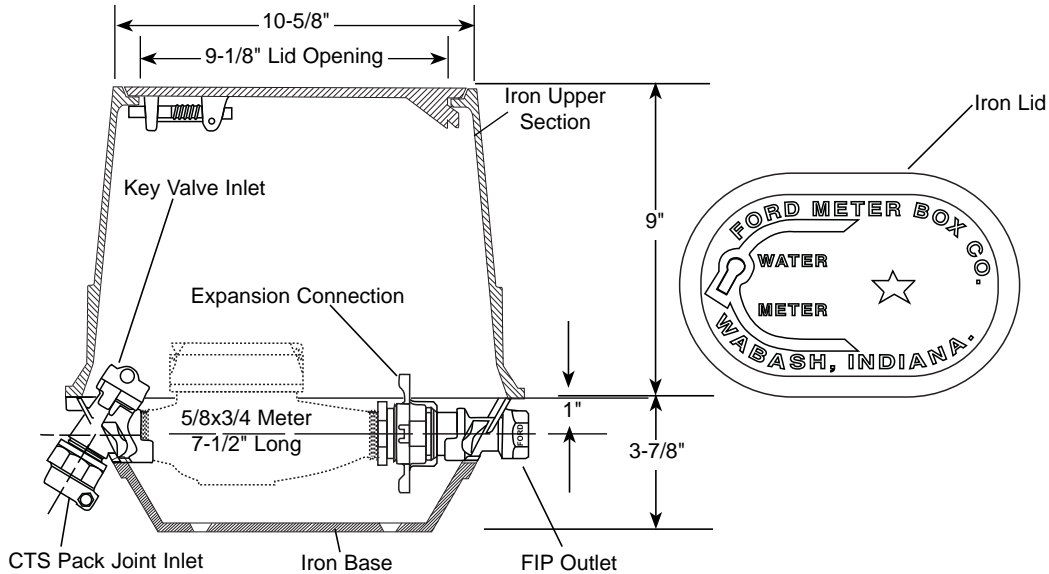

SUBMITTAL INFORMATION

Yokebox - (YM241-2xx style)

PACK JOINT FOR COPPER OR PLASTIC TUBING (CTS) INLET BY
FEMALE IRON PIPE THREAD OUTLET

ANGLE KEY VALVE BY STRAIGHT OUTLET

METER SIZE	CTS PJ INLET	FIP OUTLET	APPROX. WT. LBS.	CATALOG NUMBER	✓ SUBMITTED ITEM(S)
5/8" x 3/4"	3/4"	3/4"	35.0	YM241-233	
	1"	3/4"	35.0	YM241-243	

Note: Ford recommends using insert stiffeners with plastic pipe or tubing

FEATURES

- All brass conforms to AWWA Standard C800 (ASTM B-62 and ASTM B-584, UNS NO C83600 - 85-5-5-5)
- Base, upper section and lid are cast iron per ASTM A48, Class 25.
- The brass end fittings are permanently and properly spaced and aligned for the meter.
- Finish is black E-coating.
- Locking lid is standard.
- Lockless lid is available; add "-LL" to catalog number.