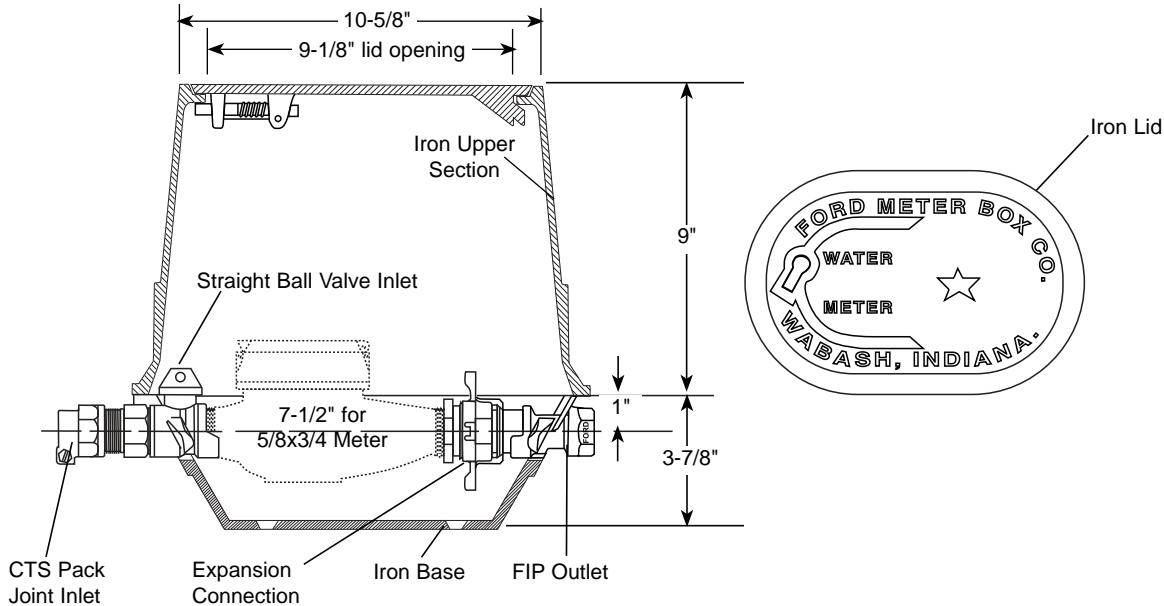

SUBMITTAL INFORMATION

Yokebox - (YMB141-233 style)

PACK JOINT FOR COPPER OR PLASTIC TUBING (CTS) INLET BY FEMALE IRON PIPE THREAD OUTLET

STRAIGHT BALL VALVE BY STRAIGHT OUTLET

METER SIZE	CTS PJ INLET	FIP OUTLET	APPROX. WT. LBS.	CATALOG NUMBER	✓ SUBMITTED ITEM(S)
5/8" x 3/4"	3/4"	3/4"	35.0	YMB141-233	

Note: Ford recommends using insert stiffeners with plastic pipe or tubing

FEATURES

- All brass conforms to AWWA Standard C800 (ASTM B-62 and ASTM B-584, UNS NO C83600 - 85-5-5-5)
- Base, upper section and lid are cast iron per ASTM A48, Class 25.
- The brass end fittings are permanently and properly spaced and aligned for the meter.
- Finish is black E-coating.
- Locking lid is standard.
- Lockless lid is available; add "-LL" to catalog number.