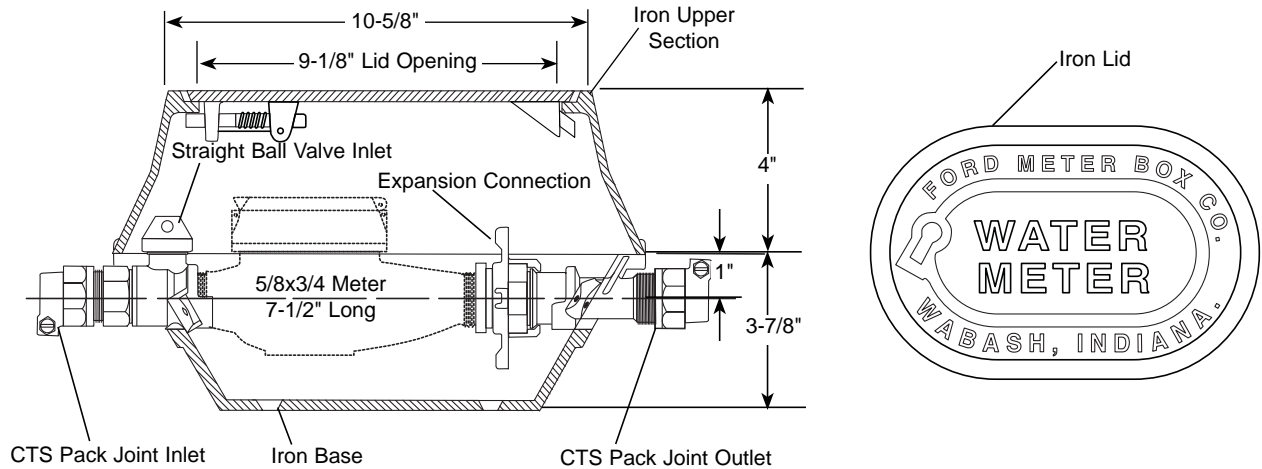

SUBMITTAL INFORMATION

Yokebox - (YSB144-233 style)

PACK JOINT FOR COPPER OR PLASTIC TUBING (CTS) INLET AND OUTLET

STRAIGHT BALL VALVE BY STRAIGHT OUTLET

METER SIZE	CTS PJ INLET	CTS PJ OUTLET	APPROX. WT. LBS.	CATALOG NUMBER	✓ SUBMITTED ITEM(S)
5/8" x 3/4"	3/4"	3/4"	29.0	YSB144-233	

Note: Ford recommends using insert stiffeners with plastic pipe or tubing

FEATURES

- All brass conforms to AWWA Standard C800 (ASTM B-62 and ASTM B-584, UNS NO C83600 - 85-5-5-5)
- Base, upper section and lid are cast iron per ASTM A48, Class 25.
- The brass end fittings are permanently and properly spaced and aligned for the meter.
- Finish is black E-coating.
- Locking lid is standard.
- Lockless lid is available; add "-LL" to catalog number.