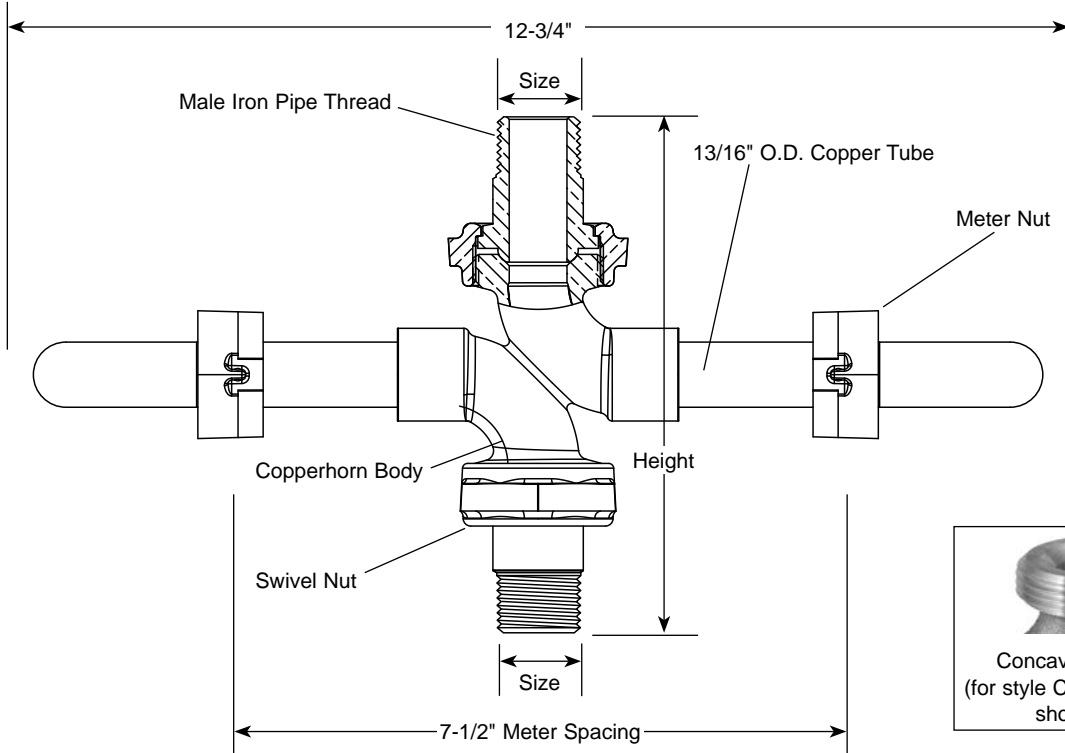

SUBMITTAL INFORMATION

Copperhorns - (CHFSW88-133-NL style)

COPPERHORN WITH MALE IRON PIPE THREAD SWIVEL BOTH ENDS (5/8" METER)

ONE END	OTHER END	HEIGHT	APPROX. WT. LBS	CATALOG NUMBER	✓ SUBMITTED ITEM(S)
3/4"	3/4"	6-1/2"	3.1	CHFSW88-133-NL	

FEATURES

- All brass that comes in contact with potable water conforms to AWWA Standard C800 (UNS NO C89833)
- The product has the letters "NL" cast into the main body for lead-free identification
- Brass components that do not come in contact with potable water conform to AWWA Standard C800 (ASTM B62 and ASTM B584, UNS No. C83600, 85-5-5-5)
- Copperhorns automatically ensure proper spacing and orientation for meters
- Permanent electrical bonding is provided without straps
- Copper tubing with full diameter bends provides excellent flow capacity
- Conforms to AWWA C700 for Meter Threads
- Copper conforms to ASTM B75 or B88, UNS C12200
- All Ford Meter Setters are assembled with lead-free solder