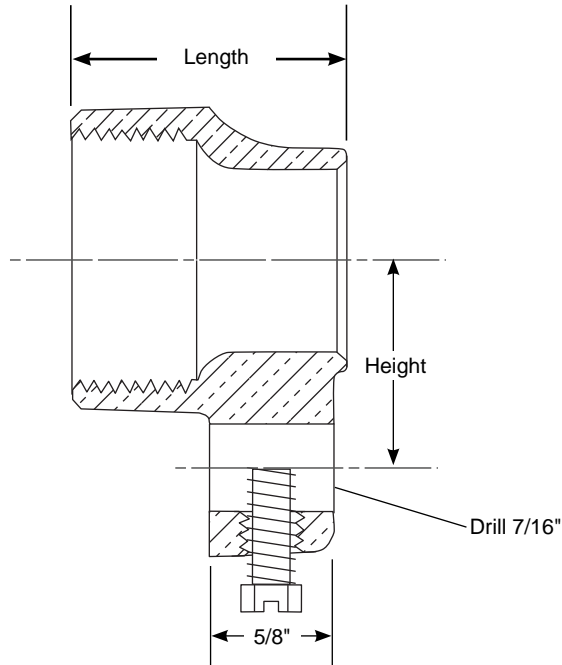

SUBMITTAL INFORMATION

Copper Tube Nuts - (CTN-x-THW style)

COPPER TUBE NUTS

CONNECTION SIZE	LENGTH	TW HEIGHT	APPROXIMATE Wt. LBS.	PRODUCT NUMBER	✓ SUBMITTED ITEM(S)
3/4"	1-3/8"	1-15/32"	.4	CTN-3-THW	
1"	2-1/8"	1-11/16"	.7	CTN-4-THW	

FEATURES

- All brass conforms to AWWA Standard C800 (ASTM B-62 and ASTM B-584, UNS NO C83600 - 85-5-5-5)
- Design provides wrench flats to facilitate installation.

The Ford Meter Box Company considers the information in this submittal form to be correct at the time of publication. Item and option availability, including specifications, are subject to change without notice. Please verify that your product information is current.