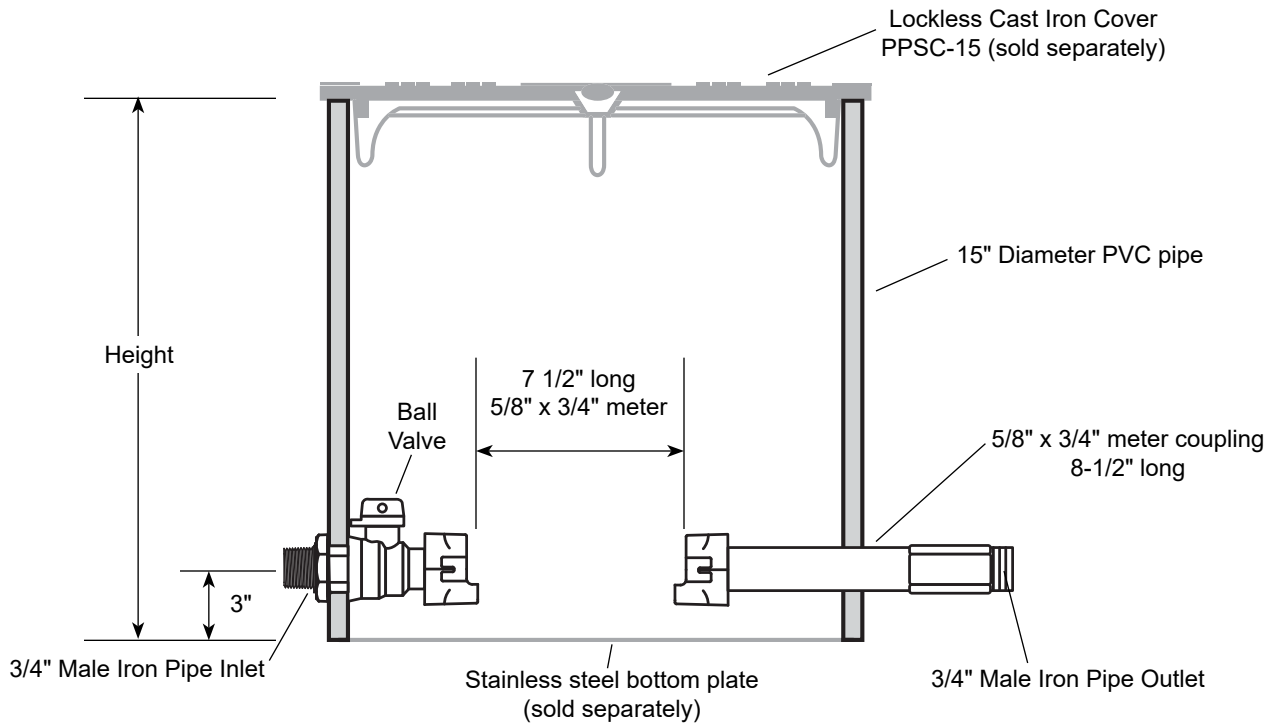

SUBMITTAL INFORMATION

"K" Plastic Pitsetter - (PK288-15-xx-NL style)

SINGLE SETTING FOR 5/8" X 3/4" METER

MALE IRON PIPE THREAD INLET AND OUTLET

FLAT LID-STRAIGHT BALL VALVE INLET BY STRAIGHT METER COUPLING OUTLET

PIT DIAMETER	HEIGHT	CATALOG NUMBER	✓ SUBMITTED ITEM
15"	12"	PK288-15-12-NL	
15"	15"	PK288-15-15-NL	
15"	18"	PK288-15-18-NL	

FEATURES

- All brass that comes in contact with potable water conforms to AWWA Standard C800 (ASTM B584, UNS C89833)
- The product has the letters "NL" cast into the main body for lead-free identification
- Brass components that do not come in contact with potable water conform to AWWA Standard C800 (ASTM B62 and ASTM B584, UNS C83600, 85-5-5-5)
- Easy installation - simply make inlet and outlet connections, install meter and cover
- Lockless cast iron cover (Catalog Number PPSC-15) not included, sold separately
- Coil Pits ship with a plastic idler to maintain meter spacing and alignment during transportation and installation
- Optional stainless steel bottom plate (Catalog Number PPSBP-15) not included, sold separately